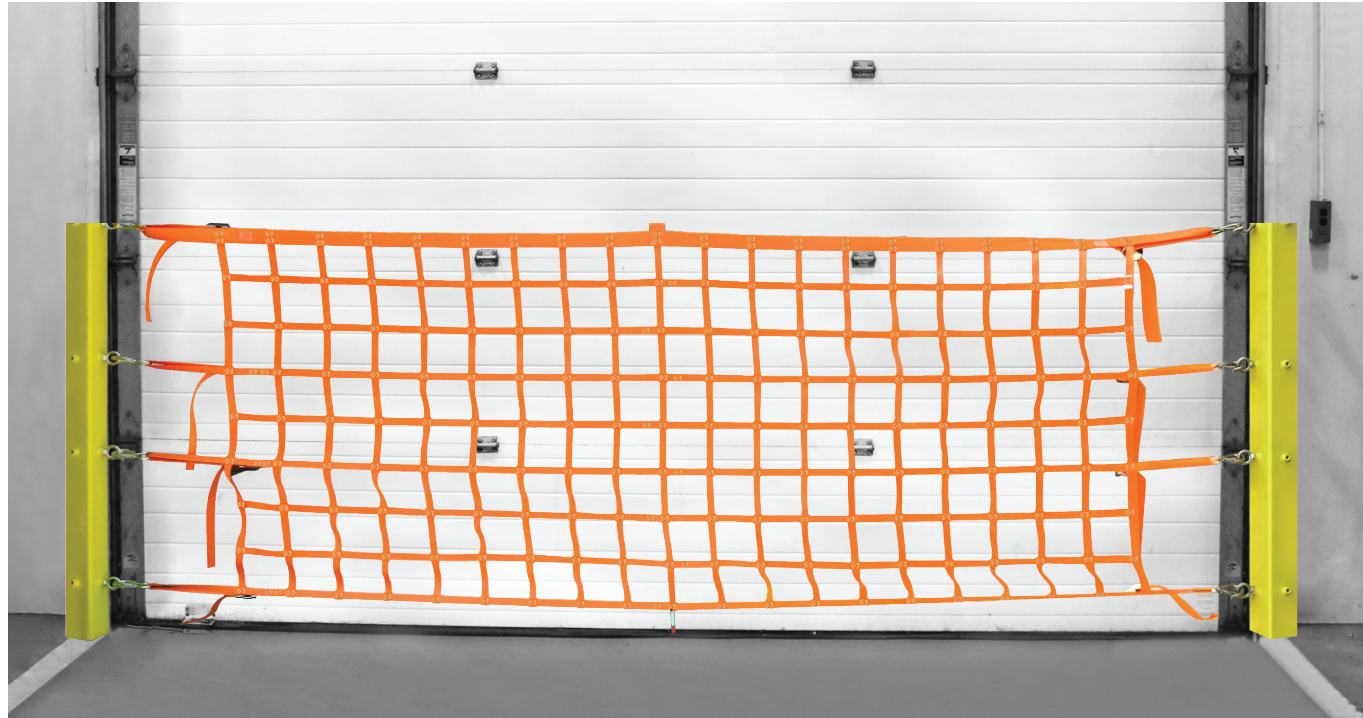

# IN-GROUND POST MOUNTED

## LOADING DOCK NET

### SPECIFICATIONS:

- 4 feet tall
- Webbing Material: 1 inch wide polyester
- Color: Safety Orange
- 2-inch webbing top weight bearing strap
- Mesh Size: 6 inch on center
- (4) 3 foot adjustment straps on each side
- Snap hooks & cam buckles on each strap

### INCLUDED HARDWARE:

- (2) Removable posts
- (8) Eye Bolts
- Post Sleeve for securing post in-ground

MFR. PART #	SIZE(ft.):
OHIG46-P	4' x 6'
OHIG48-P	4' x 8'
OHIG49-P	4' x 9'
OHIG410-P	4' x 10'
OHIG412-P	4' x 12'
OHIG414-P	4' x 14'
OHIG416-P	4' x 16'
OHIG418-P	4' x 18'
OHIG420-P	4' x 20'
OHIG422-P	4' x 22'
OHIG424-P	4' x 24'
OHIG426-P	4' x 26'
OHIG428-P	4' x 28'
OHIG430-P	4' x 30'
OHIG432-P	4' x 32'