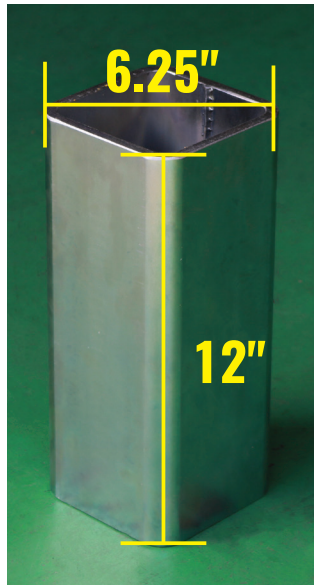

INCLUDED HARDWARE:

- (2) Removable posts
- (8) Eye Bolts
- Post Sleeve for securing post in-ground

MFR. PART #	SIZE(ft.):
OHIG46-P	4' x 6'
OHIG48-P	4' x 8'
OHIG49-P	4' x 9'
OHIG410-P	4' x 10'
OHIG412-P	4' x 12'
OHIG414-P	4' x 14'
OHIG416-P	4' x 16'
OHIG418-P	4' x 18'
OHIG420-P	4' x 20'
OHIG422-P	4' x 22'
OHIG424-P	4' x 24'
OHIG426-P	4' x 26'
OHIG428-P	4' x 28'
OHIG430-P	4' x 30'
OHIG432-P	4' x 32'