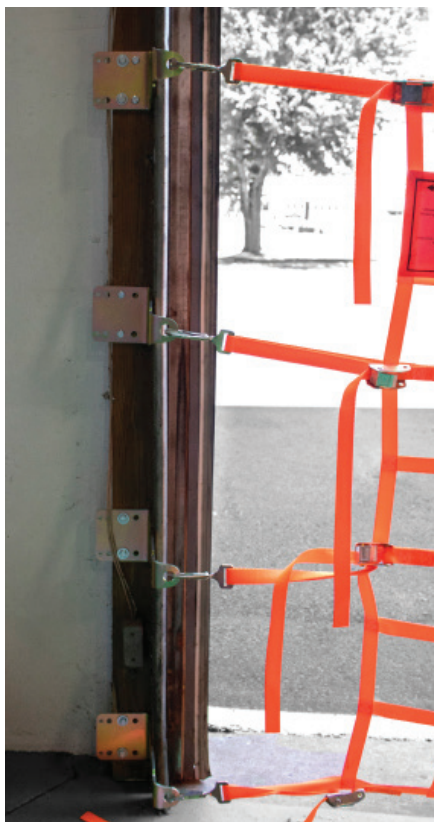

# WALL MOUNTED

## LOADING DOCK NET

### FEATURES:

- 4 feet tall
- Easy to install
- Allows full door operation
- Low cost of ownership
- Reduces product loss
- All parts and brackets included
- Promotes workplace safety

### SPECIFICATIONS:

- Webbing Material: 1 inch wide polyester
- Color: Safety Orange
- 2-inch Webbing top weight bearing strap
- Mesh Size: 6 inch on center
- (4) 3 foot adjustment straps on each side
- Snap hooks & cam buckles on each strap