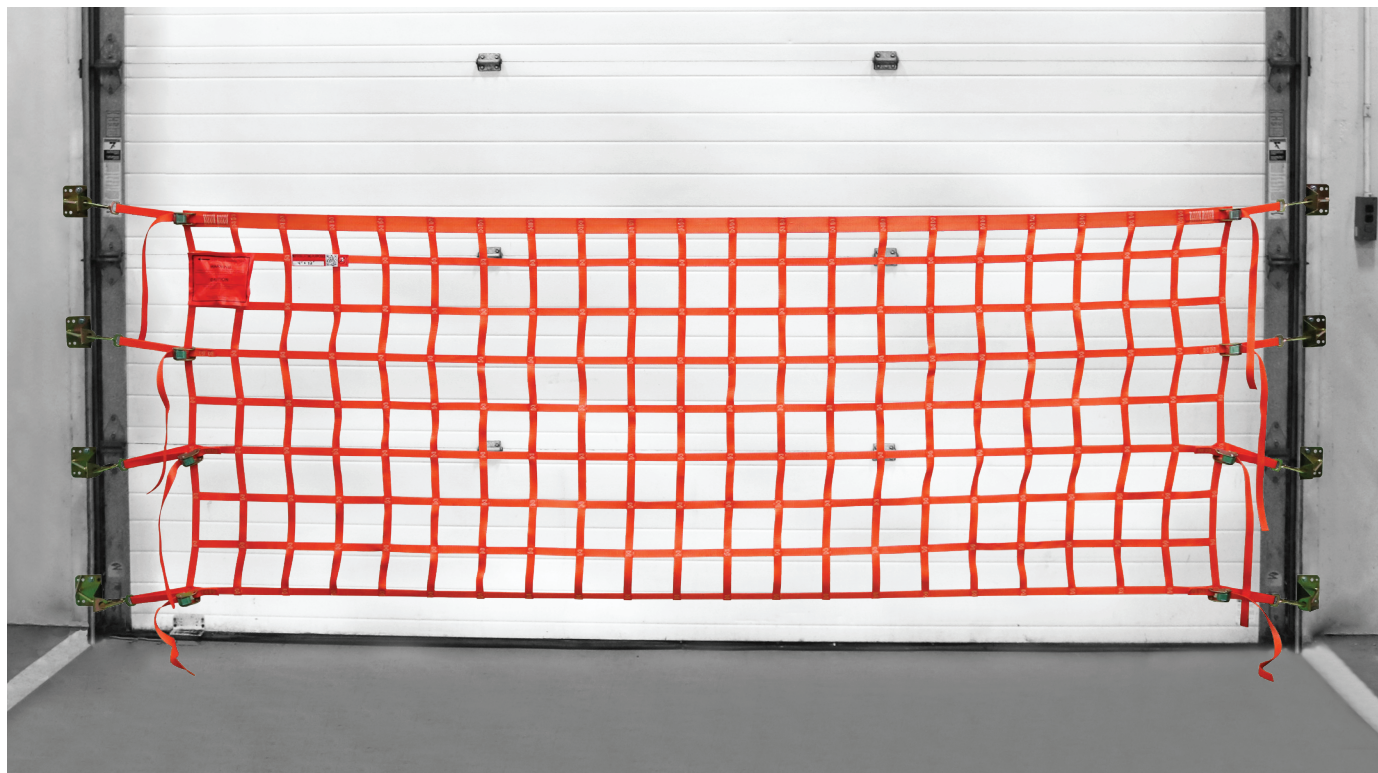

# WALL MOUNTED

## LOADING DOCK NET

### FEATURES:

- 4 feet tall
- Easy to install
- Allows full door operation
- Low cost of ownership
- Reduces product loss
- All parts and brackets included
- Promotes workplace safety

### SPECIFICATIONS:

- Webbing Material: 1 inch wide polyester
- Color: Safety Orange
- 2-inch Webbing top weight bearing strap
- Mesh Size: 6 inch on center
- (4) 3 foot adjustment straps on each side
- Snap hooks & cam buckles on each strap